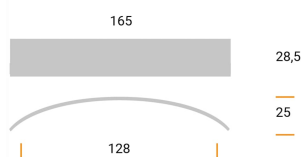

Technical drawing