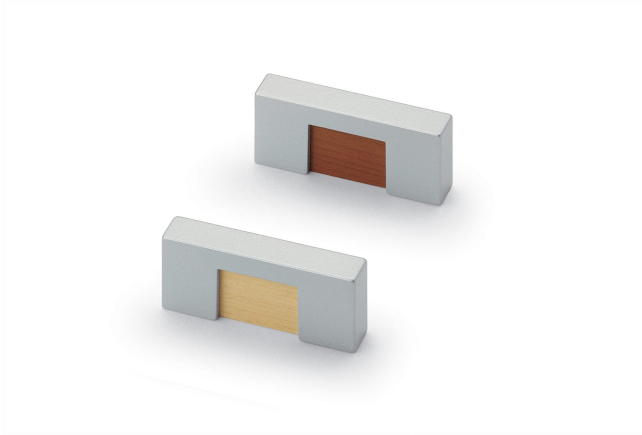

CODE

**MZ 956**

MEASURES

**PITCH**

32 MM

**WIDTH**

10 MM

**LENGTH**

51 MM

**HEIGHT**

22.5 MM