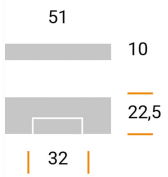

Polimor s.r.l

Via della Tecnologia s.n. - 61122 Pesaro - Italy - Tel +39 0721 482157 Fax +39 0721 481362 - polimor@polimor.it - www.polimor.it