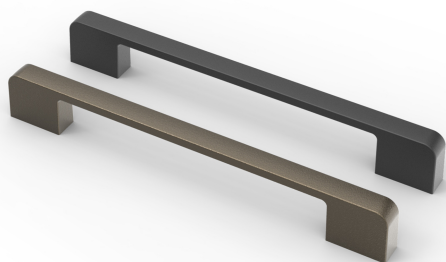

CODE

MZA2352

MEASURES

PITCH

160 MM

WIDTH

12 MM

LENGTH

170 MM

HEIGHT

22.9 MM

Technical drawing

Finishing and colors

Cromo Lucido

Platinato Cromo Spazzolato

Verniciato Lucido / Opaco