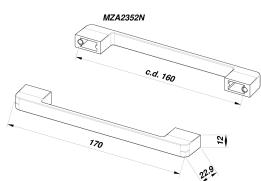

CODE

MZA2352

MEASURES

PITCH

160 MM

WIDTH

12 MM

LENGTH

170 MM

HEIGHT

22.9 MM

Technical drawing

Finishing and colors

Cromo Lucido

Platinato Cromo Spazzolato

Verniciato Lucido / Opaco