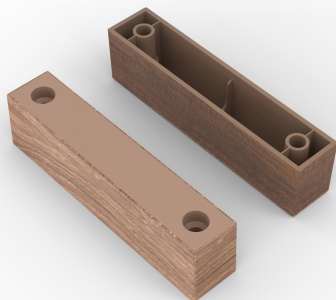

PLASTIC

CODE

01948

MEASURES

FEET HEIGHT

30 MM

WIDTH

24 MM

LENGTH

120 MM

Technical drawing

Finishing and colors

Wood

Lacquered

Bight Chrome

Chrome Mat