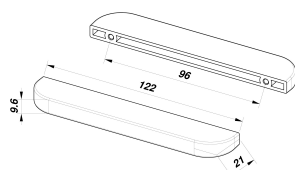

Technical drawing