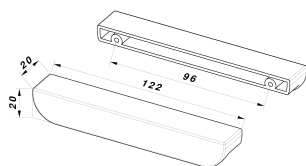

Technical drawing