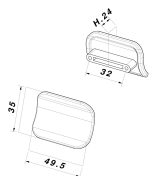

Technical drawing