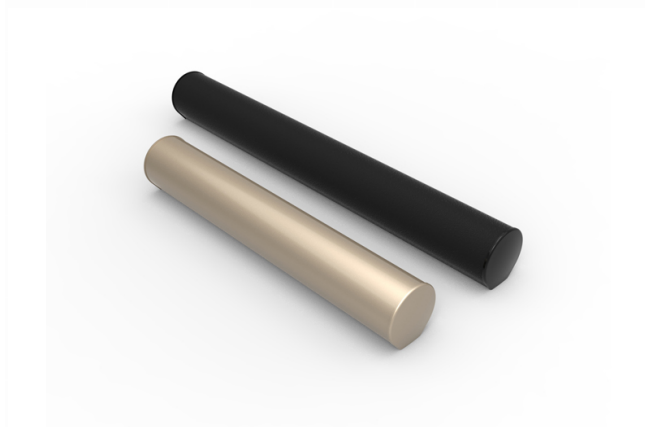

CODE

**M2242/F**

MEASURES

**CENTER DISTANCE**

ON DEMAND

**WIDTH**

23 MM

**LENGTH**

ON DEMAND

**HEIGHT**

23 MM

**SCREWS**

**TYPE:** SELF SCREWING SCREW **DIAMETER:** Ø 3.9 **USEFUL GRIP:**  
FROM 7 MM TO 12 MM

### Product sheet

PRODUCT TYPE: **HANDLES**