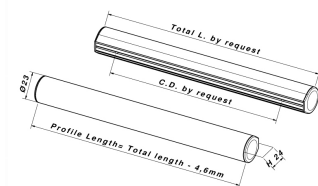

Technical drawing

Polimor s.r.l

Via della Tecnologia s.n. - 61122 Pesaro - Italy - Tel +39 0721 482157 Fax +39 0721 481362 - polimor@polimor.it - www.polimor.it