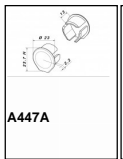

Components

TAPPO

FINISHING - TAPPO