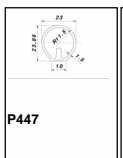

PROFILO

FINISHING - PROFILO