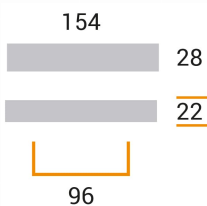

CODE

M2123/F

MEASURES

CENTER DISTANCE

96 MM

WIDTH

28 MM

LENGTH

154 MM

HEIGHT

22 MM

Technical drawing

Finishing and colors

Chrome Mat

Raw Natural

Polimor s.r.l