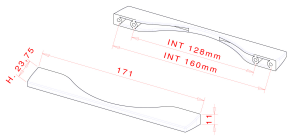

CODE

**MZ1659/128-160**

MEASURES

**PITCH**

128 / 160 MM

**WIDTH**

11 MM

**LENGTH**

171 MM

**HEIGHT**

23 MM

### Technical drawing