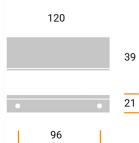

Technical drawing